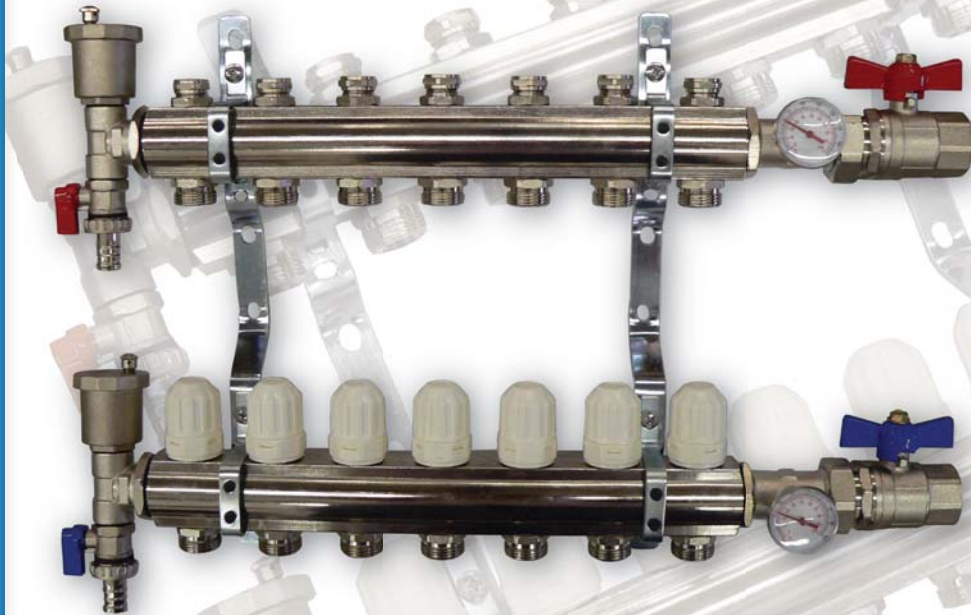

WASSER MANIFOLD

COMPLETE MANIFOLD SETS
ARE CONVENIENTLY PACKAGED FOR YOU UNDER ONE PRODUCT CODE

Set includes:

- Flow control valves to balance (under cap)
- Supply and return manifolds
- Thermometers
- Ball valves
- Loop shut-off valves
- Auto vents
- Fill valves
- Mounting brackets

1" Manifold Sets

Item #	3488510	3488511	3488512	3488513	3488514	3488516
Loops	2	3	4	5	6	8
Width	11"	13"	15"	17"	19"	13"
Height	14.75"	14.75"	14.75"	14.75"	14.75"	14.75"
Depth	4"	4"	4"	4"	4"	4"

1 1/4" Manifold Sets

Item #	34885170	34885180	3488521	3488522	3488523	3488524	3488525	3488526
Loops	9	10	11	12	13	14	15	16
Width	24.5"	26.5"	28.5"	30.5"	32.5"	34.5"	36.5"	38.5"
Height	14.75"	14.75"	14.75"	14.75"	14.75"	14.75"	14.75"	14.75"
Depth	4"	4"	4"	4"	4"	4"	4"	4"

MANIFOLD ACTUATORS:

- 3488372 24 volt w/o end switch
- 488373 24 volt w/ end switch

MANIFOLD ADAPTERS:

- 3488437 5/8 inch pex
- 3488363 1/2 inch
- 3488364 5/8 inch

MANIFOLD FLOW METER VALVE:

- 3488508 for 1" Manifold
- 3488509 for 1 1/4" Manifold