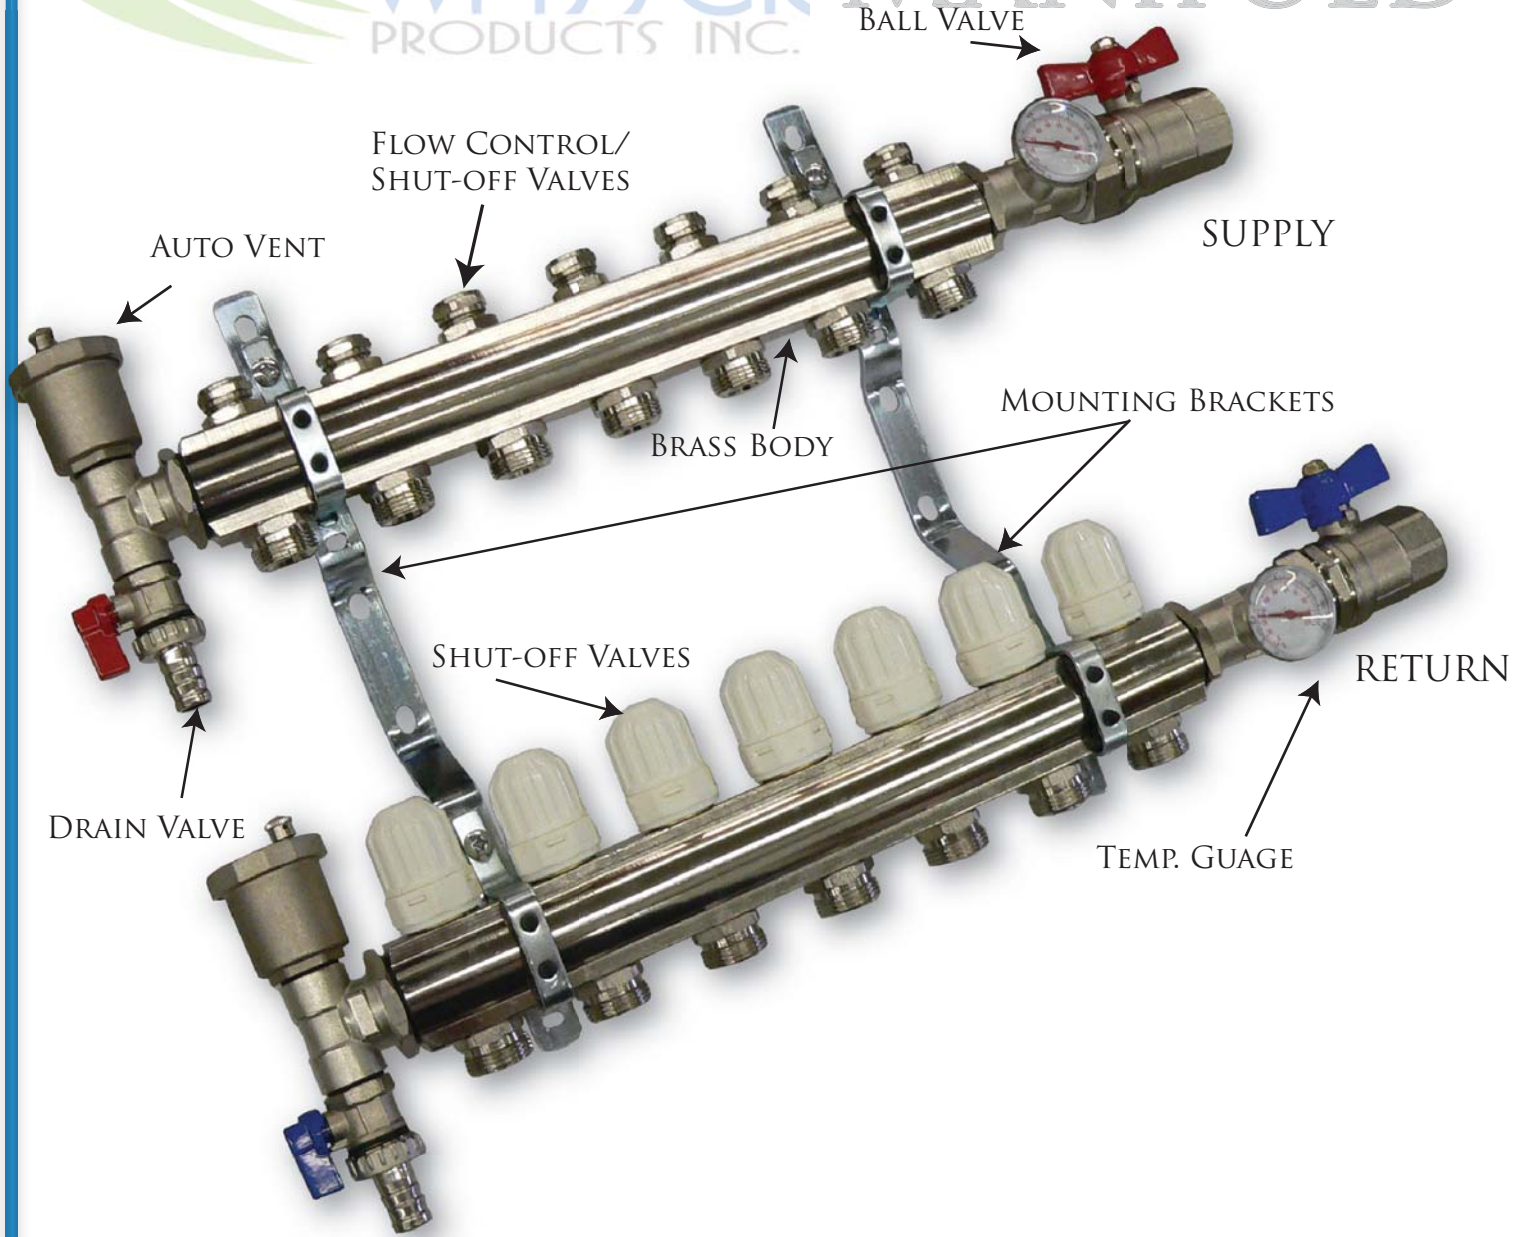

WASSER MANIFOLD

COMPLETE MANIFOLD SETS
ARE CONVENIENTLY PACKAGED FOR YOU UNDER ONE PRODUCT CODE

Set includes:

- Flow control valves to balance (under cap)
- Supply and return manifolds
- Thermometers
- Ball valves
- Loop shut-off valves
- Auto vents
- Fill valves
- Mounting brackets

MANIFOLD ACTUATORS:

- 3488372 24 volt w/o end switch
- 488373 24 volt w/ end switch

MANIFOLD ADAPTERS:

- 3488437 5/8 inch pex
- 3488363 1/2 inch
- 3488364 5/8 inch

MANIFOLD FLOW METER VALVE:

- 3488508 for 1" Manifold
- 3488509 for 1 1/4" Manifold

MANIFOLD FLOW METERS:

- 488550 1/2 to 2 GPM

WASSER PRODUCTS INC. MANIFOLD

Now available at: